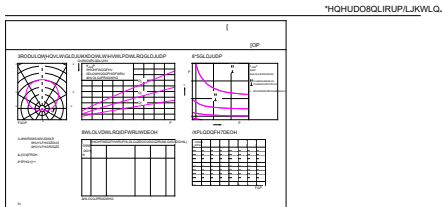

General uniform lighting - EcoHome LEDBulb 12W E27 6500KHV 1PF/20AR